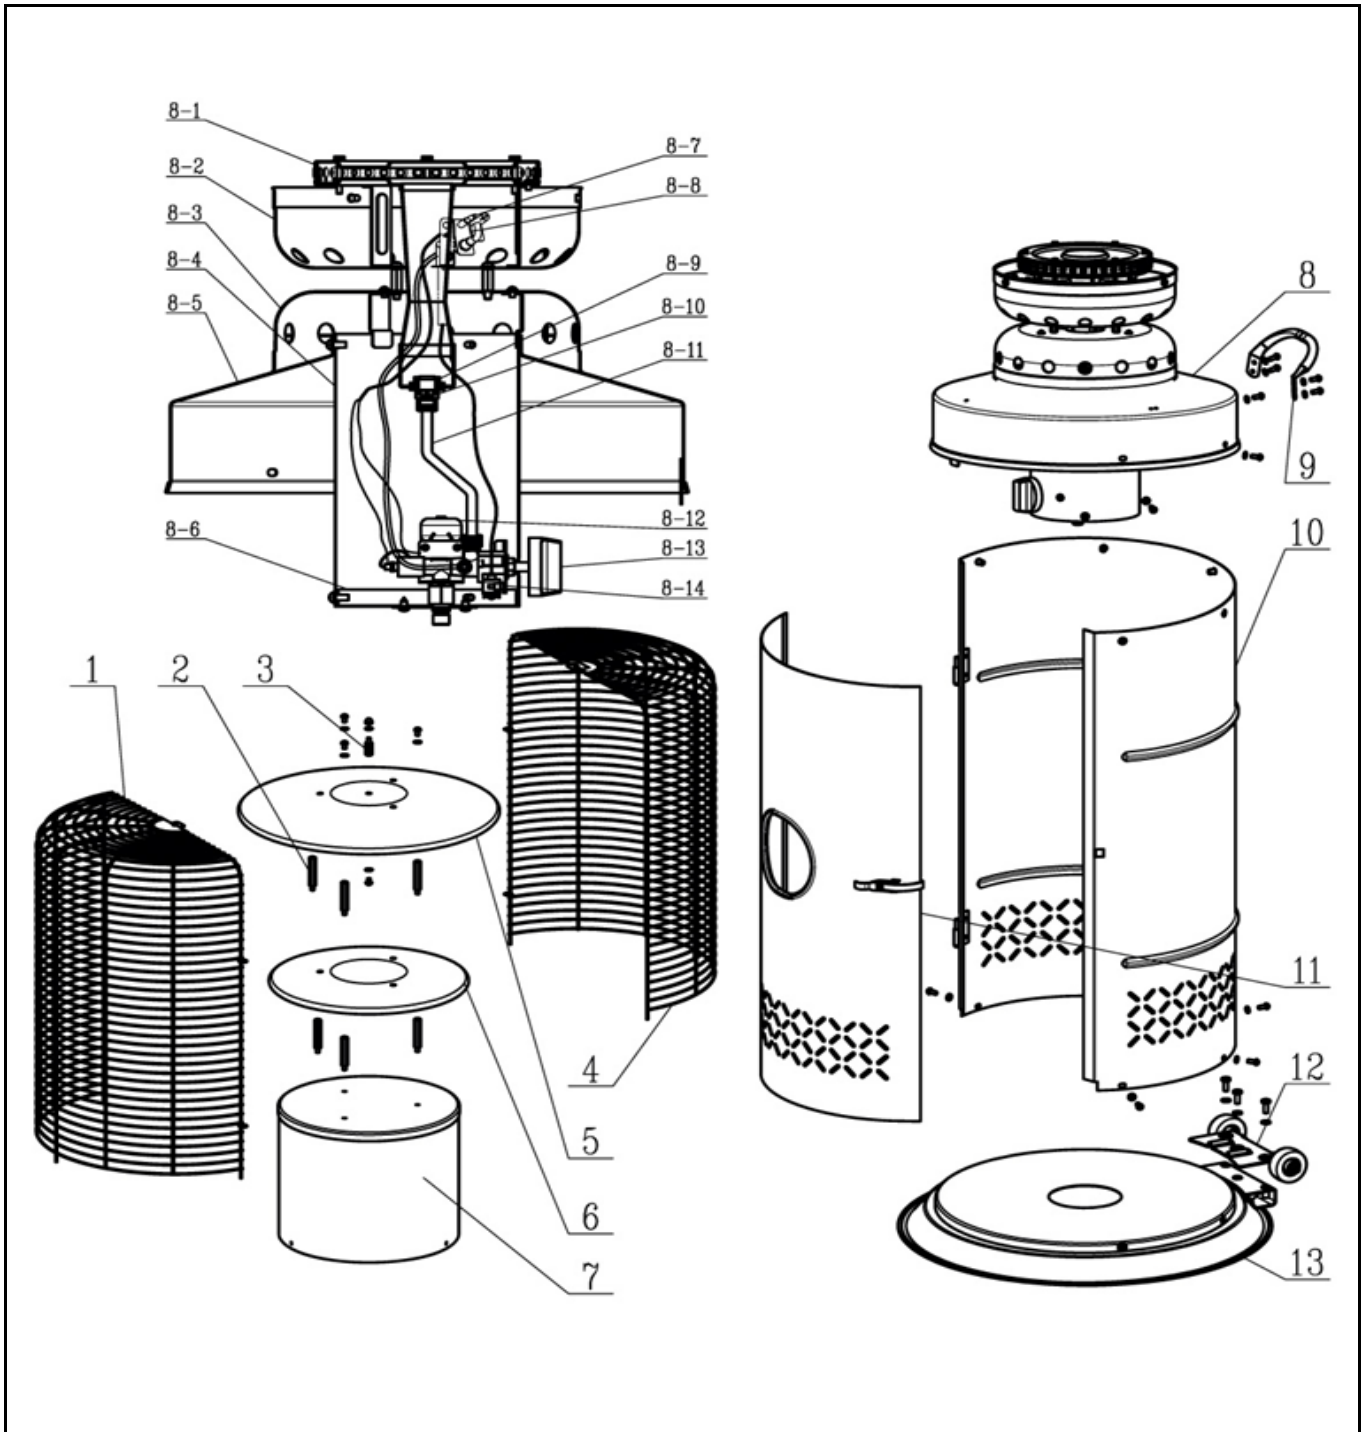

Drawing

Tools for Chefs

Hendi B.V.

Steenoven 21
3911 TX Rheden
The Netherlands

Batch #

662643 and up

Appliance part#

272411

Description

Lounge Heater

Date 13-02-2023

Revision #

1.1

Revision Updated format

Bill of materials (BOM)

Hendi B.V. Tools for Chefs Steenoven 21 3911 TX Rhenen The Netherlands	Batch #	Appliance part#
	662643 and up	272411
	Description	
Lounge Heater		

Date	13-02-2023	Revision #	1.1
Revision	Updated format		

Item	Description	Part#	Quantity	Remark	Picture
1	Flame guard (part A)	942116	1	Incl item 4	
2	Stud (long)	942123	6	Incl item 3	
3	Stud (short)	nss	1	Available as 942123	
4	Flame guard (part B)	nss	1	Available as 942116	
5	Reflector (A)	n/a	1		
6	Reflector (B)	n/a	1		
7	Burner screen	n/a	1		
8	Burner assembly complete	n/a	1		
8-1	Burner ring	920251	1		
8-2	Lower tray (A)	n/a	1		
8-3	Lower tray (B)	n/a	1		
8-4	Valve panel	n/a	1		
8-5	Upper housing	n/a	1		
8-6	Lower cover valve panel	n/a	1		
8-7	Thermocouple/safety switch (set)	272138	1	Incl item 8-12	
8-8	Pilot set complete	942130	1		
8-9	Nut	n/a	1		
8-10	Nozzle	920220	1		
8-11	Gas pipe assembly	942147	1		
8-12	Tilt switch	nss	1	Availabel as 272138	
8-13	Knob	272244	1		
8-14	Gas Valve incl Gas Connection and igniter	942154	1		
9	Handle	942161	1		
10	Housing	n/a	1		
11	Door	n/a	1		
12	Wheel	942178	2		
13	Base	942185	1		
*	Gas hose assembly	272275	1	*not shown on exploded view	
*	Hinge door	942086	2	*not shown on exploded view	
*	Door lock	272169	1	*not shown on exploded view	
*	Gas regulator 50mBar	152157	1	*optional, not shown on exploded view	
*	Gas regulator 37mBar	152188	1	*optional, not shown on exploded view	
*	Protective cover	144954	1	*optional, not shown on exploded view	

n/a -> not available

nss -> not sold separately